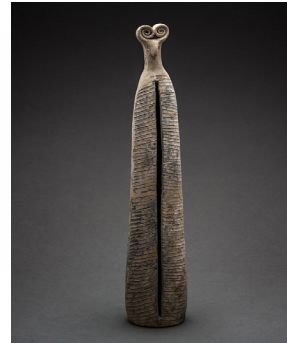

UNGLAZED

Barakat Gallery

58 Brook Street, Mayfair, London W1K 5DT

25 June until 31 August 2019

SUMERIAN
RECUMBANT FIGURE
C.3000 - 2000 BCE

9 X 10 X 3 CM
MESOPOTAMIA

ATTIC BLACK-FIGURE
LEKYTHOS
C.500 - 400 BCE

17 X 8 X 8 CM
MEDITERRANEAN

NEOLITHIC ÇATALHÜYÜK
FERTILITY GODDESS
C.6000 - 5000 BCE

17 X 10 X 10CM CM
ANATOLIA

INDUS VALLEY VESSEL
C.3000 - 2000 BCE

36 X 36 X 36 CM
CENTRAL ASIA

BRONZE AGE MASK
C.2700 - 1700 BCE

19 X 19 X 5 CM
ISRAEL

BRONZE AGE
RITUAL VESSEL
C.2500 - 1500 BCE

36 X 8 X 8 CM
PERSIA

FOOT WITH
INSCRIPTION
C.2100 - 1600 BCE

9 X 13 X 13 CM
MESOPOTAMIA

AMLASH VESSEL IN THE
FORM OF A ZEBUBULL
C.1200 - 800 BCE