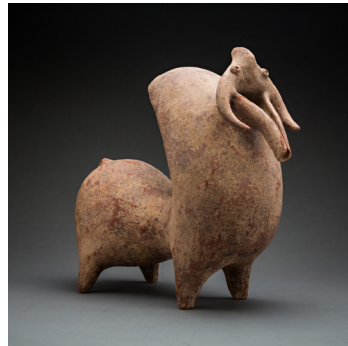

17 X 8 X 8 CM
MEDITERRANEAN

NEOLITHIC ÇATALHÜYÜK
FERTILITY GODDESS
C.6000 - 5000 BCE

17 X 10 X 10CM CM
ANATOLIA

INDUS VALLEY VESSEL
C.3000 - 2000 BCE

36 X 36 X 36 CM
CENTRAL ASIA

BRONZE AGE MASK
C.2700 - 1700 BCE

19 X 19 X 5 CM
ISRAEL

BRONZE AGE
RITUAL VESSEL
C.2500 - 1500 BCE

36 X 8 X 8 CM
PERSIA

FOOT WITH
INSCRIPTION
C.2100 - 1600 BCE

9 X 13 X 13 CM
MESOPOTAMIA

AMLASH VESSEL IN THE
FORM OF A ZEBUBULL
C.1200 - 800 BCE