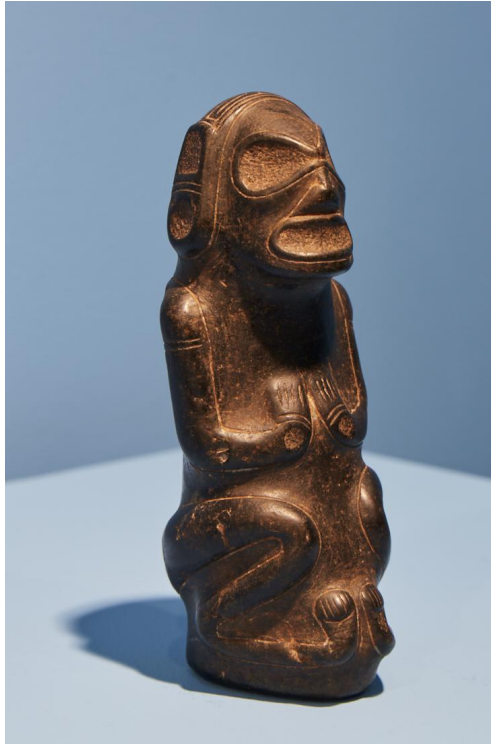

BYGONE EMPIRES

Bust of Gudea
Mesopotamia
c. 2200–2100 BCE

Door Catch
Mesopotamia
c. 2700–2500 BCE

Sui Pair of Glazed
Terracotta Military Officers
China
581–618 CE

Monumental Bust of
Emperor Vitellius
Roman
c. 30–200 CE

BYGONE EMPIRES

Bronze Axe Head
Bactria
1200–900 BCE

**Inscribed Vase with
battle scene featuring
King Kilij
Arslan I**
Levant
c.1100–1200 CE

Alexander the Great
Greece
323–31 BCE

**Tang Large Stone Sculpture
Depicting the Head of a
Civic Official**
China
618–907 CE.

BYGONE EMPIRES

Taino sculpture of a
Zemi
Dominican Republic
1200–1500 CE

Bronze Hand Holding Dagger
Mediterranean
300BCE–100 CE

Clay Nail with Ten-Line
Cuneiform Inscription
Mesopotamia
c. 2200–2100 BCE